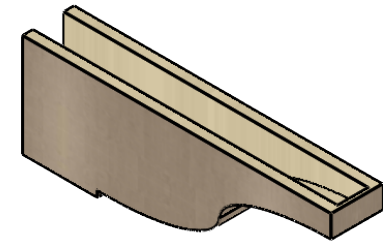

ITEM NUMBER: CORU05X30X10VANRCPR

5"W X 30"D X 10"H SERIES 3 THIN VAN BUREN ROUGH CEDAR TIMBERTHANE
FAUX WOOD CORBEL, PRIMED

SIDE PROFILE

FRONT PROFILE

ISOMETRIC

EKENA MILLWORK
2300 WEST MAIN ST.
CLARKSVILLE, TX 75426
TOLL FREE: 866-607-0453
WWW.EKENAMILLWORK.COM