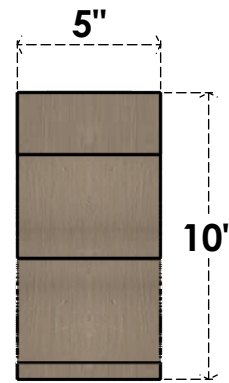

ITEM NUMBER: CORU05X30X10VANRCPR

5"W X 30"D X 10"H SERIES 3 THIN VAN BUREN ROUGH CEDAR TIMBERTHANE
FAUX WOOD CORBEL, PRIMED

SIDE PROFILE

FRONT PROFILE

ISOMETRIC

EKENA MILLWORK
2300 WEST MAIN ST.
CLARKSVILLE, TX 75426
TOLL FREE: 866-607-0453
WWW.EKENAMILLWORK.COM