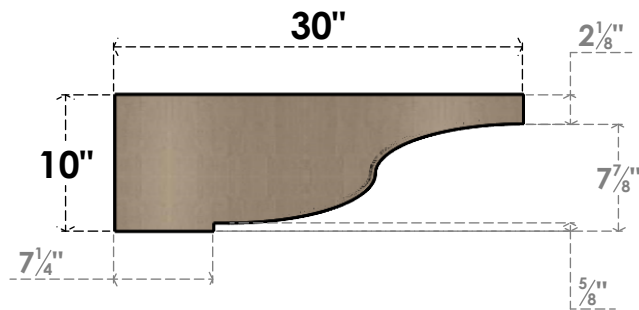

ITEM NUMBER: CORU05X30X10VANRCPR

5"W X 30"D X 10"H SERIES 3 THIN VAN BUREN ROUGH CEDAR TIMBERTHANE
FAUX WOOD CORBEL, PRIMED

SIDE PROFILE

FRONT PROFILE

ISOMETRIC

EKENA MILLWORK
2300 WEST MAIN ST.
CLARKSVILLE, TX 75426
TOLL FREE: 866-607-0453
WWW.EKENAMILLWORK.COM

NOTES

1. INSTALLATION TO BE COMPLETED IN ACCORDANCE WITH MANUFACTURER'S SPECIFICATIONS.
2. DRAWING MAY NOT BE TO SCALE
3. THIS DRAWING IS INTENDED FOR DESIGN AND PLANNING PURPOSES ONLY.
4. ALL INFORMATION CONTAINED HEREIN WAS CURRENT AT THE TIME OF DEVELOPMENT BUT MUST BE REVIEWED AND APPROVED BY THE PRODUCT MANUFACTURER TO BE CONSIDERED ACCURATE.
5. TIMBERTHANE ARCHITECTURAL PRODUCTS ARE MADE FROM HIGH DENSITY URETHANE AND COME FACTORY PRIMED